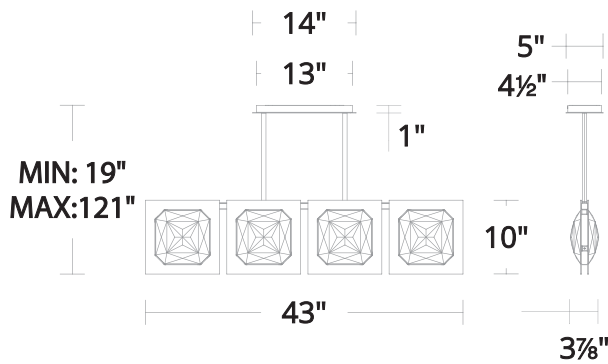

LINE DRAWING

DESCRIPTION

A timeless luxe of beautiful ambient lighting in your space. Bridge design styles with a lustrous combination of aged brass metal and faceted crystal. A jewelry-inspired design of four channel set crystals brought to life with integral LEDs

FEATURES

- Built-in color temperature adjustability switch from 3000K/3500K/4000K at time of installation
- Six 12" and two 6" down rods included (additional sold separately)
- Featuring four 200 Millimeter Optic Crystal Gemstones
- Hang straight swivel
- Slide-on rectangular canopy with minimal hardware
- Thin canopy conceals a proprietary universal 120V-220V-277V driver
- Can be mounted on a sloped ceiling

SPECIFICATIONS

CRI	90
Dimming	ELV, 0-10V, TRIAC
Standards	ETL/cETL, Damp, Title 24

Model	Size	LED Color Temp	Finish	Voltage	Wattage	Weight	LED Lumens	Delivered Lumens
BPD75243	43"	3000K/3500K/4000K	AB Aged Brass	120-277V	44W	69 lb	5400	1074

Example: BPD75243-AB